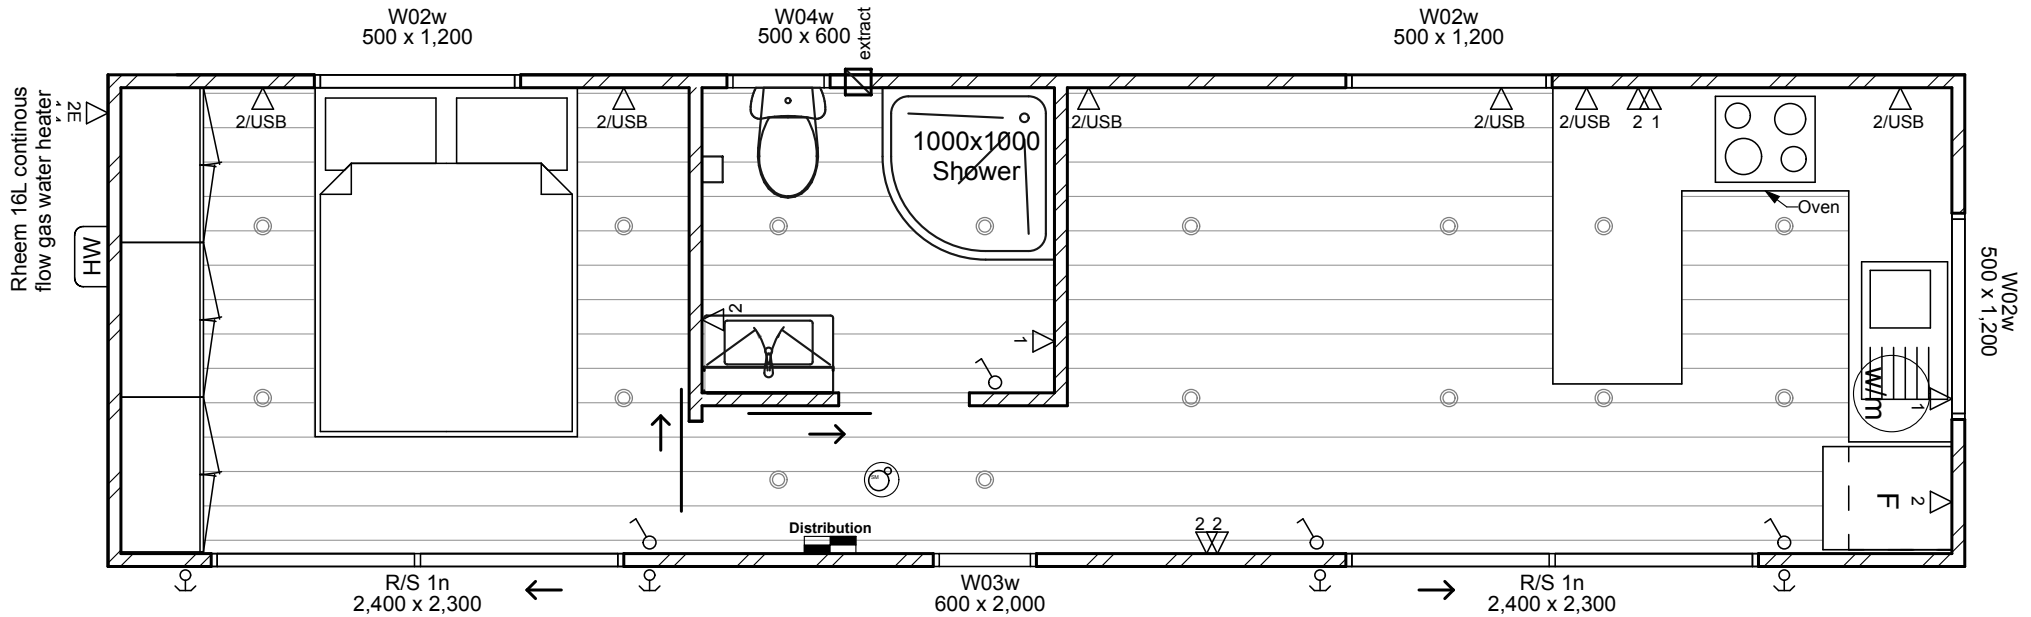

32m2 Freedom One Bedroom (Bathroom)

NOTES:

Risk Group - SH NZBC C1/AS1 Applies.

In general all construction to comply with the NZ Building code and all relevant NZ/A standards whether detailed on the plans or not.

PODLIFE SPECIFICATIONS:

SMOKE ALARMS:

Smoke alarms to be fitted in accordance with NZBC F7/AS1 and NZ4514.

ELECTRICAL:

IPX4 (min) rated caravan plugs pre-installed into PODs by Certified Electrician. PODs shall be shipped with electrical certification.

ELECTRICAL KEY:

	Light switch		External down light
	Double plug		Smoke alarm
	Double Plug with USB		Distribution Board
	Externally rated dble plug		Junction box - in External TBC
	Ceiling mounted LED light		Hose tap (random location)
			Washing machine taps (install double waste)

WINDOW CODES:

FR. Frosted / Obscure glass

(All windows to be double glazed & Toughened glass.)